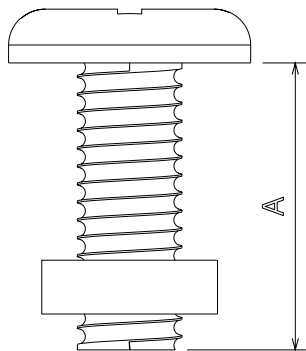

PRODUCT CODE: RB635
ROOFING BOLT & NUT

DESCRIPTION

M6 x 35mm Roofing Bolt c/w M6 Flat Nut

FINISH

BZP

MATERIAL

Steel

PACKAGING

Packed in qty 100

ADDITIONAL NOTES

Each roofing bolt is supplied c/w M6 flat nut

Front view

CODE	TYPE	A
RB612	M6	12
RB616	M6	16
RB620	M6	20
RB625	M6	25
RB630	M6	30
RB635	M6	35
RB640	M6	40
RB650	M6	50